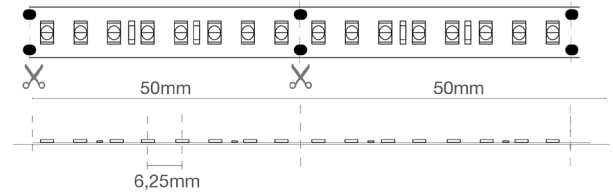

CASAMBI compatible

Packaging

Packaged in 5 meters reels.

Connections

IP65: complete with a 15 cm long IP65/68 M/F cable on 2 sides.

Maximum connection length 5 m.

Strips can be cut to size by following the cutting indications printed on the strips.

For IP65/IP68 strips, restore the IP protection after cutting.

Characteristic data

Power	72 W	Beam	120°	Dimmable	Yes	Input	24 Vdc
Base	Connector	IP	68	Tc	3000 K	Ra	92
LED Warranty	G5h24	RG	RG0				

Dimensional characteristics

8 LED (14,4W)

L	5000 mm
L1	12 mm
H	4 mm

Cutting pitch	50 mm
LED pitch	6.25 mm

Lighting and photometric features

Beam opening	120°
Nominal flux per mt	2450 lm/m
CCT nominal colour temperature	3000 K
Colour of the light	Warm light
Colour rendering index	92
Lifespan	50000 h
LED lifespan	L70B20
Trigger time	<0,2 s
Heating time up to 60% of full efficiency	Instant Full Light