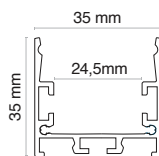

24 mm

MAXIMUM POWER:

30W/m

Installation

Surface installation.

Cable outlet aligned with the profile.

Material

Profile in aluminum alloy 6060/6063, anodized 15/20 microns.

Packaging

Aluminum-colored profile kit packaging (code ends with "K"): minimum pack of 5 bars with 5 pairs of end caps and 5 pairs of clips.

Single profile codes: available as a single bar to be completed with lens and end caps.

Characteristic data

Color	Corten					
-------	--------	--	--	--	--	--

Dimensional characteristics

L	2000 mm
L1	35 mm
H	35 mm

Logistics data

Barcode single item	8011905344641
Minimum packaging	1 / 5