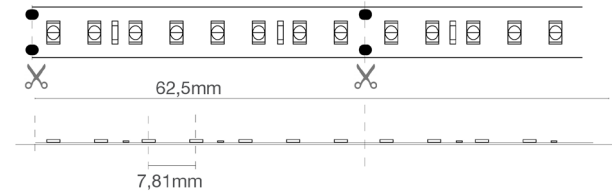

CASAMBI compatible

Packaging

Packaged in 5 meters reels.

Connections

IP65: complete with a 15 cm long IP65/68 M/F cable on 2 sides.

Maximum connection length 5 m.

Strips can be cut to size by following the cutting indications printed on the strips.

For IP65/IP68 strips, restore the IP protection after cutting.

Characteristic data

Power	58 W	Beam	120°	Dimmable	Yes	Input	24 Vdc
Base	Connector	IP	68	Tc	4000 K	Ra	92
LED Warranty	G5h24	RG	RG0				

Dimensional characteristics

8 LED (11,5W)

L	5000 mm
L1	12 mm
H	4 mm

Cutting pitch	62.5 mm
LED pitch	7.8 mm

Lighting and photometric features

Beam opening	120°
Nominal flux per mt	2020 lm/m
CCT nominal colour temperature	4000 K
Colour of the light	Natural light
Colour rendering index	92
Lifespan	50000 h
LED lifespan	L70B20
Trigger time	<0,2 s
Heating time up to 60% of full efficiency	Instant Full Light