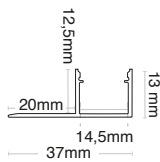

## PLASTER-IN PROFILES: P081

### Dimensional characteristics

L	2000 mm
L1	17 mm
H	13 mm