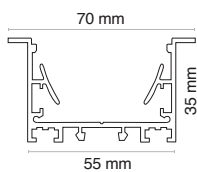

CAN BE USED WITH LED STRIPS WITH MAXIMUM WIDTH:

30 mm

MAXIMUM POWER:

42W/m

Installation

Recessed.

Steel spring mounting system for recessed ceiling installation from a minimum of 5mm.

Material

Profile in aluminum alloy 6060/6063, anodized 15/20 microns.
UV resistant PC lens.

Accessories

Transparent lenses with 40° beam angle available, opal cover for replacements, and a continuous flexible 20 m lens for installations without visible interruptions.

Packaging

Single profile codes: available as a single bar to be completed with lens and end caps.

Characteristic data

Color	Grey					
-------	------	--	--	--	--	--

Dimensional characteristics

L	2000 mm
L1	70 mm
H	35 mm