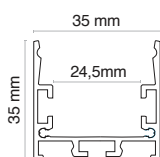

24 mm

MAXIMUM POWER:

30W/m

Installation

Surface installation.
Cable outlet aligned with the profile.

Material

Profile in aluminum alloy 6060/6063, anodized 15/20 microns.

Packaging

Aluminum-colored profile kit packaging (code ends with "K"): minimum pack of 5 bars with 5 pairs of end caps and 5 pairs of clips.
Single profile codes: available as a single bar to be completed with lens and end caps.

Characteristic data

Color	White				
-------	-------	--	--	--	--

Dimensional characteristics

L	2000 mm
L1	35 mm
H	35 mm

Logistics data

Barcode single item	8011905344665
Minimum packaging	1 / 5