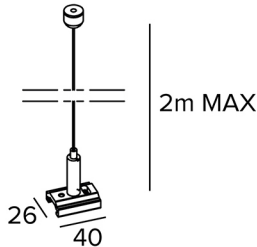

## MOUNTING SYSTEMS SUSPENSION

Suspension wire.  
1 pcs.

### Dimensional characteristics

L	2000 mm
---	---------