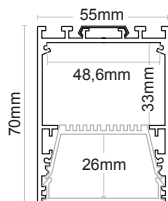

### Features

Linear suspended profile with possibility to insert a small linear driver (driver compartment 41x30h).

**CAN BE USED WITH LED STRIPS WITH MAXIMUM WIDTH:**

37 mm

**MAXIMUM POWER:**

38W/m

### Material

Profile in aluminum alloy 6060/6063, anodized 15/20 microns.

### Packaging

Single profile codes: available as a single bar to be completed with lens and end caps.

## Dimensional characteristics

L	2000 mm
L1	55 mm
H	70 mm