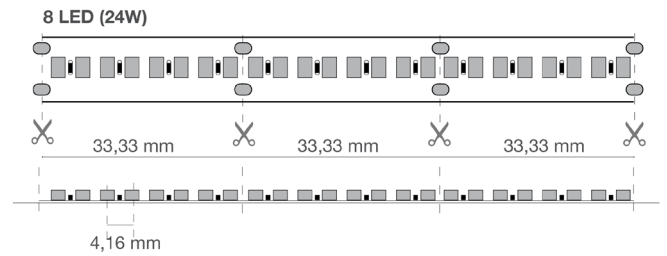

Maximum connection length 5 m. Max 4A.

Strips can be cut to size by following the cutting indications printed on the strips.

| | | | | |
|------------|-----------|----------------|-----------------|-------------------|
| PRO | 24 Vdc | Ra 95 | | 50000 h L70B20 |
| IP20 | Free Wire | -25°C +35°C | Risk Group 0 | |
| | | | | |

Dimensional characteristics

| | |
|----|---------|
| L | 5000 mm |
| L1 | 10 mm |
| H | 1 mm |

| | |
|---------------|----------|
| Cutting pitch | 33.33 mm |
| LED pitch | 4.16 mm |

Lighting and photometric features