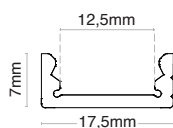

SURFACE PROFILES: P022

Features

Surface-mounted profile, only 7 mm high.

CAN BE USED WITH LED STRIPS WITH MAXIMUM WIDTH:

12 mm

MAXIMUM POWER:

25W/m

Installation

Surface installation.

Cable outlet aligned with the profile.

Material

Profile in aluminum alloy 6060/6063, anodized 15/20 microns.

Packaging

Aluminum-colored profile kit packaging (code ends with "K"): minimum pack of 5 bars with 5 pairs of end caps and 5 pairs of clips.

Single profile codes: available as a single bar to be completed with lens and end caps.

Characteristic data

Color	White				
-------	-------	--	--	--	--

Dimensional characteristics

L	2000 mm
L1	17.45 mm
H	7 mm