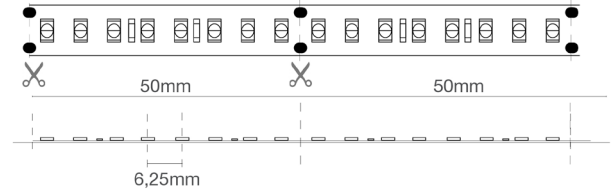

CASAMBI compatible

Packaging

Packaged in 5 meters reels.

Connections

IP65: complete with a 15 cm long IP65/68 M/F cable on 2 sides.

Maximum connection length 5 m.

Strips can be cut to size by following the cutting indications printed on the strips.

For IP65/IP68 strips, restore the IP protection after cutting.

Characteristic data

Power	72 W	Beam	120°	Dimmable	Yes	Input	24 Vdc
Base	Connector	IP	68	Tc	2700 K	Ra	92
LED Warranty	G5h24	RG	RG0				

Dimensional characteristics

8 LED (14,4W)

L	5000 mm
L1	12 mm
H	4 mm

Cutting pitch	50 mm
LED pitch	6.25 mm

Lighting and photometric features

Beam opening	120°
Nominal flux per mt	2377 lm/m
CCT nominal colour temperature	2700 K
Colour of the light	Warm light
Colour rendering index	92
Lifespan	50000 h
LED lifespan	L70B20
Trigger time	<0,2 s
Heating time up to 60% of full efficiency	Instant Full Light