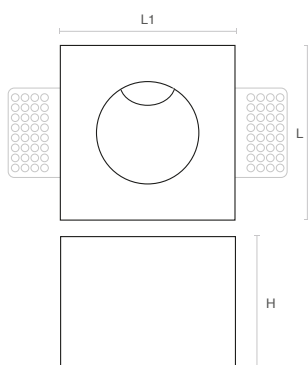

ROUND PLASTER STEP LIGHT

Typology

The family of recessed Gessi in the step marker version: a round 68mm wall-flush opening, with a recessed light source parallel to the illuminated plane. It provides soft, glare-free light. Accommodates a GU10 lamp (lamp holder to be ordered separately). Complete with lamp-locking spring.

Features

These recessed plaster "frames" blend seamlessly into the wall, creating a pleasantly surprising effect.

Installation

Equipped with tabs for fixing to the plasterboard sheets in which they are inserted, they are grouted on the sides.

Material

Plaster with integrated aluminium flanges for quick and easy installation.

Applications

Step-light effect particularly suitable for installation on stairs or architectural break points.

BASIC

IP20

Characteristic data

IP	20	Color	White		
----	----	-------	-------	--	--

Dimensional characteristics

L	120 mm
L1	120 mm
H	90 mm

European Directives

2009/125/EC * Ecodesign
 2011/65/EU * RoHS
 2012/19/EU * RAEE
 2014/30/EU * EMC
 2014/35/EU * LVD
 2015/863 * Amending RoHS
 2017/1369 * Regulation for Energy Labelling
 2019/2015 * Regulation for Energy Labelling
 2019/2020 * Regulation for Ecodesign
 2021/340 * Amending Reg. Energy Labelling
 2021/341 * Amending Reg. Ecodesign