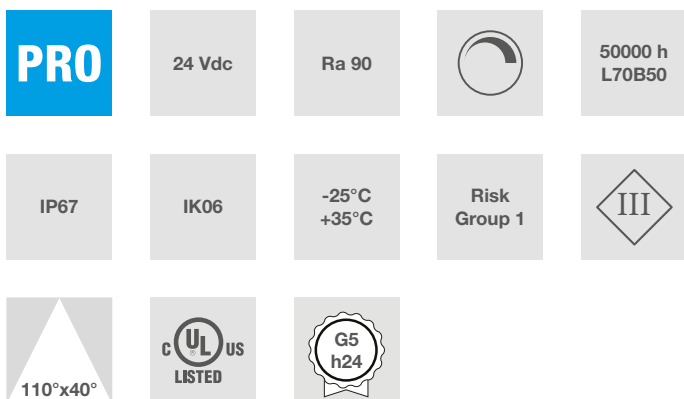

Characteristic data

Power	70 W	Beam	110°x40°	Dimmable	Yes	Input	24 Vdc
IP	67	Tc	3500 K	Ra	90	LED Warranty	G5h24
IK	IK06	RG	RG1				

Dimensional characteristics

L	5000 mm
L1	16 mm
H	16 mm

Lighting and photometric features

Beam opening	110°x40°
Nominal flux per mt	250 lm/m
CCT nominal colour temperature	3500 K
Colour of the light	Warm light
Colour rendering index	90
Lifespan	50000 h
LED lifespan	L70B50
Trigger time	<0,2 s
Heating time up to 60% of full efficiency	Instant Full Light