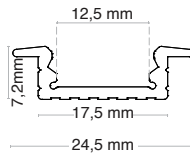

RECESSED PROFILES: P023

Features

Reduced width recessed profile with edge protection finishing flaps.
CAN BE USED WITH LED STRIPS WITH MAXIMUM WIDTH:
 12 mm

MAXIMUM POWER:

25W/m

Installation

Recessed.
 Cable outlet aligned with the profile.

Material

Profile in aluminum alloy 6060/6063, anodized 15/20 microns.

Packaging

Aluminum-colored profile kit packaging (code ends with "K"): minimum pack of 5 bars with 5 pairs of end caps and 5 pairs of clips.
 Single profile codes: available as a single bar to be completed with lens and end caps.

Characteristic data

Color	Black				
-------	-------	--	--	--	--

Dimensional characteristics

L	2000 mm
L1	17.5 mm
L2	24.5 mm
H	7.2 mm

Logistics data

Barcode single item	8011905344252
Number of pieces multiple pack	5
Minimum order quantity	5
Minimum packaging	5 / 5