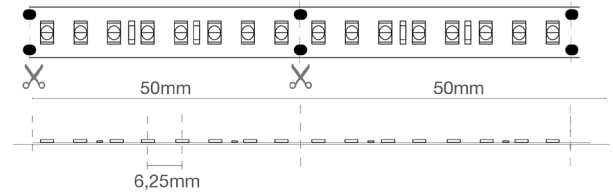

CASAMBI compatible

Packaging

Packaged in 5 meters reels.

Connections

IP65: complete with a 15 cm long IP65/68 M/F cable on 2 sides.

Maximum connection length 5 m.

Strips can be cut to size by following the cutting indications printed on the strips.

For IP65/IP68 strips, restore the IP protection after cutting.

Characteristic data

Power	72 W	Beam	120°	Dimmable	Yes	Input	24 Vdc
Base	Connector	IP	68	Tc	4000 K	Ra	92
LED Warranty	G5h24	RG	RG0				

Dimensional characteristics

8 LED (14,4W)

L	5000 mm
L1	12 mm
H	4 mm

Cutting pitch	50 mm
LED pitch	6.25 mm

Lighting and photometric features

Beam opening	120°
Nominal flux per mt	2530 lm/m
CCT nominal colour temperature	4000 K
Colour of the light	Natural light
Colour rendering index	92
Lifespan	50000 h
LED lifespan	L70B20
Trigger time	<0,2 s
Heating time up to 60% of full efficiency	Instant Full Light