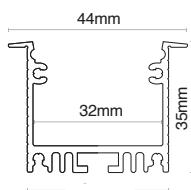

### Installation

Recessed with plasterboard springs.  
Cable outlet aligned with the profile.

### Material

Profile in aluminum alloy 6060/6063, anodized 15/20 microns.

### Packaging

Aluminum-colored profile kit packaging (code ends with "K"): minimum pack of 5 bars with 5 pairs of end caps and 5 pairs of clips.  
Single profile codes: available as a single bar to be completed with lens and end caps.

### Dimensional characteristics

L	2000 mm
L1	44 mm
H	35 mm