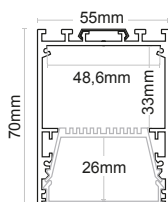

LINEAR PROFILES: P070

Features

Linear suspended profile with possibility to insert a small linear driver (driver compartment 41x30h).

CAN BE USED WITH LED STRIPS WITH MAXIMUM WIDTH:

37 mm

MAXIMUM POWER:

38W/m

Installation

Suspension installation.

Material

Profile in aluminum alloy 6060/6063, anodized 15/20 microns.

Packaging

Single profile codes: available as a single bar to be completed with lens and end caps.

Characteristic data

Color	Grey					
-------	------	--	--	--	--	--

Dimensional characteristics

L	2000 mm
L1	55 mm
H	70 mm

Logistics data

Barcode single item	8011905344979
Minimum packaging	1 / 5

All parts of this document are Duralamp ownership. All rights reserved. This document and the included information are provided without any responsibility deriving from mistakes or omissions. No part of this document can be cut, reproduced or used without written authorization. Duralamp maintains the right to change the included data without notice due to improvements of the products