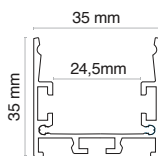

24 mm

MAXIMUM POWER:

30W/m

Installation

Surface installation.

Cable outlet aligned with the profile.

Material

Profile in aluminum alloy 6060/6063, anodized 15/20 microns.

Packaging

Aluminum-colored profile kit packaging (code ends with "K"): minimum pack of 5 bars with 5 pairs of end caps and 5 pairs of clips.

Single profile codes: available as a single bar to be completed with lens and end caps.

Characteristic data

Color	Grey					
-------	------	--	--	--	--	--

Dimensional characteristics

L	2000 mm
L1	35 mm
H	35 mm

Logistics data

Barcode single item	8011905344627
Minimum packaging	1 / 5