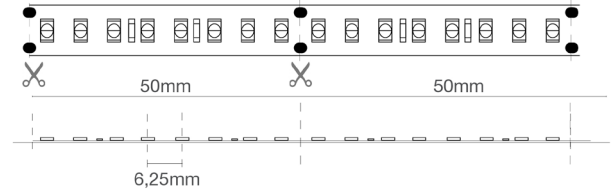

CASAMBI compatible

Packaging

Packaged in 5 meters reels.

Connections

IP65: complete with a 15 cm long IP65/68 M/F cable on 2 sides.

Maximum connection length 5 m.

Strips can be cut to size by following the cutting indications printed on the strips.

For IP65/IP68 strips, restore the IP protection after cutting.

Characteristic data

Power	72 W	Beam	120°	Dimmable	Yes	Input	24 Vdc
Base	Connector	IP	68	Tc	3500 K	Ra	92
LED Warranty	G5h24	RG	RG0				

Dimensional characteristics

8 LED (14,4W)

L	5000 mm
L1	12 mm
H	4 mm

Cutting pitch	50 mm
LED pitch	6.25 mm

Lighting and photometric features

Beam opening	120°
Nominal flux per mt	2450 lm/m
CCT nominal colour temperature	3500 K
Colour of the light	Natural warm light
Colour rendering index	92
Lifespan	50000 h
LED lifespan	L70B20
Trigger time	<0,2 s
Heating time up to 60% of full efficiency	Instant Full Light