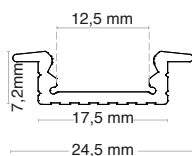

RECESSED PROFILES: P023

Features

Reduced width recessed profile with edge protection finishing flaps.
CAN BE USED WITH LED STRIPS WITH MAXIMUM WIDTH:
 12 mm

MAXIMUM POWER:

25W/m

Installation

Recessed.
 Cable outlet aligned with the profile.

Material

Profile in aluminum alloy 6060/6063, anodized 15/20 microns.

Packaging

Aluminum-colored profile kit packaging (code ends with "K"): minimum pack of 5 bars with 5 pairs of end caps and 5 pairs of clips.
 Single profile codes: available as a single bar to be completed with lens and end caps.

Characteristic data

Color	Grey				
-------	------	--	--	--	--

Dimensional characteristics

L	2000 mm
L1	17.5 mm
L2	24.5 mm
H	7.2 mm

Logistics data

Barcode single item	8011905344245
Number of pieces multiple pack	5
Minimum order quantity	5
Minimum packaging	5 / 5