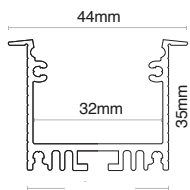

MAXIMUM POWER:

30W/m

Installation

Recessed with plasterboard springs.
Cable outlet aligned with the profile.

Material

Profile in aluminum alloy 6060/6063, anodized 15/20 microns.

Packaging

Aluminum-colored profile kit packaging (code ends with "K"): minimum pack of 5 bars with 5 pairs of end caps and 5 pairs of clips.
Single profile codes: available as a single bar to be completed with lens and end caps.

Characteristic data

Color	White				
-------	-------	--	--	--	--

Dimensional characteristics

L	2000 mm
L1	44 mm
H	35 mm

Logistics data

Barcode single item	8011905344573
Minimum packaging	1 / 5