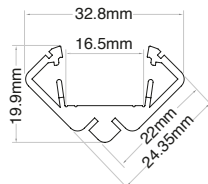

**CAN BE USED WITH LED STRIPS WITH MAXIMUM WIDTH:**  
18 mm

### Packaging

Supplied in packages of 5 bars, each one measuring 2 meters complete with screen and accessories.

Spare accessories available with a separate code.

Screens with different beam openings, spot, flood and asymmetrical available to replace the standard screen it is equipped with.

## Dimensional characteristics

L	2000 mm
L1	32.8 mm
H	20 mm