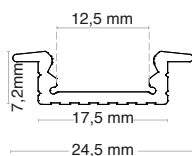

RECESSED PROFILES: P023

Features

Reduced width recessed profile with edge protection finishing flaps.
CAN BE USED WITH LED STRIPS WITH MAXIMUM WIDTH:
 12 mm

MAXIMUM POWER:

25W/m

Installation

Recessed.
 Cable outlet aligned with the profile.

Material

Profile in aluminum alloy 6060/6063, anodized 15/20 microns.

Packaging

Aluminum-colored profile kit packaging (code ends with "K"): minimum pack of 5 bars with 5 pairs of end caps and 5 pairs of clips.
 Single profile codes: available as a single bar to be completed with lens and end caps.

Characteristic data

Color	White				
-------	-------	--	--	--	--

Dimensional characteristics

L	2000 mm
L1	17.5 mm
L2	24.5 mm
H	7.2 mm

Logistics data

Barcode single item	8011905344276
Number of pieces multiple pack	5
Minimum order quantity	5
Minimum packaging	5 / 5