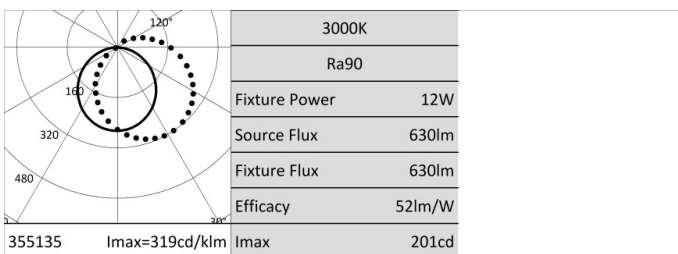

Photometry

EuLumDat file on the site

LED Warranty

G5h24	Full Guarantee 5 years (24h/24h) Without limitations on the duration of use for the first year, provided the observance of the installation conditions.