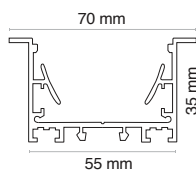

CAN BE USED WITH LED STRIPS WITH MAXIMUM WIDTH:

30 mm

MAXIMUM POWER:

42W/m

Installation

Recessed.

Steel spring mounting system for recessed ceiling installation from a minimum of 5mm.

Material

Profile in aluminum alloy 6060/6063, anodized 15/20 microns.
UV resistant PC lens.

Accessories

Transparent lenses with 40° beam angle available, opal cover for replacements, and a continuous flexible 20 m lens for installations without visible interruptions.

Packaging

Single profile codes: available as a single bar to be completed with lens and end caps.

Characteristic data

Color	White				
-------	-------	--	--	--	--

Dimensional characteristics

L	2000 mm
L1	70 mm
H	35 mm