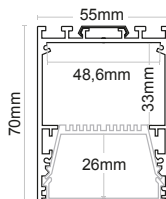

LINEAR PROFILES: P070

Features

Linear suspended profile with possibility to insert a small linear driver (driver compartment 41x30h).

CAN BE USED WITH LED STRIPS WITH MAXIMUM WIDTH:

37 mm

MAXIMUM POWER:

38W/m

Installation

Suspension installation.

Material

Profile in aluminum alloy 6060/6063, anodized 15/20 microns.

Packaging

Single profile codes: available as a single bar to be completed with lens and end caps.

Characteristic data

Color	White					
-------	-------	--	--	--	--	--

Dimensional characteristics

L	2000 mm
L1	55 mm
H	70 mm

Logistics data

Barcode single item	8011905345006
Minimum packaging	1 / 5

All parts of this document are Duralamp ownership. All rights reserved. This document and the included information are provided without any responsibility deriving from mistakes or omissions. No part of this document can be cut, reproduced or used without written authorization. Duralamp maintains the right to change the included data without notice due to improvements of the products