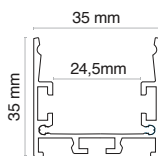

24 mm

MAXIMUM POWER:

30W/m

Installation

Surface installation.

Cable outlet aligned with the profile.

Material

Profile in aluminum alloy 6060/6063, anodized 15/20 microns.

Packaging

Aluminum-colored profile kit packaging (code ends with "K"): minimum pack of 5 bars with 5 pairs of end caps and 5 pairs of clips.

Single profile codes: available as a single bar to be completed with lens and end caps.

Characteristic data

Color	Black					
-------	-------	--	--	--	--	--

Dimensional characteristics

L	2000 mm
L1	35 mm
H	35 mm

Logistics data

Barcode single item	8011905344634
Minimum packaging	1 / 5