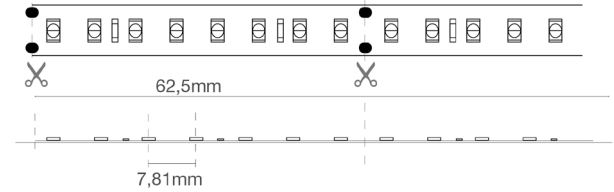

CASAMBI compatible

Packaging

Packaged in 5 meters reels.

Connections

IP65: complete with a 15 cm long IP65/68 M/F cable on 2 sides.

Maximum connection length 5 m.

Strips can be cut to size by following the cutting indications printed on the strips.

For IP65/IP68 strips, restore the IP protection after cutting.

Characteristic data

Power	58 W	Beam	120°	Dimmable	Yes	Input	24 Vdc
Base	Connector	IP	68	Tc	2700 K	Ra	92
LED Warranty	G5h24	RG	RG0				

Dimensional characteristics

8 LED (11,5W)

L	5000 mm
L1	12 mm
H	4 mm

Cutting pitch	62.5 mm
LED pitch	7.8 mm

Lighting and photometric features

Beam opening	120°
Nominal flux per mt	1896 lm/m
CCT nominal colour temperature	2700 K
Colour of the light	Warm light
Colour rendering index	92
Lifespan	50000 h
LED lifespan	L70B20
Trigger time	<0,2 s
Heating time up to 60% of full efficiency	Instant Full Light