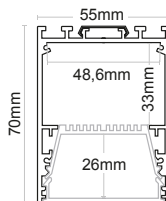

LINEAR PROFILES: P070

Features

Linear suspended profile with possibility to insert a small linear driver (driver compartment 41x30h).

CAN BE USED WITH LED STRIPS WITH MAXIMUM WIDTH:

37 mm

MAXIMUM POWER:

38W/m

Installation

Suspension installation.

Material

Profile in aluminum alloy 6060/6063, anodized 15/20 microns.

Packaging

Single profile codes: available as a single bar to be completed with lens and end caps.

Characteristic data

Color	Corten					
-------	--------	--	--	--	--	--

Dimensional characteristics

L	2000 mm
L1	55 mm
H	70 mm

Logistics data

Barcode single item	8011905344993
Minimum packaging	1 / 5

All parts of this document are Duralamp ownership. All rights reserved. This document and the included information are provided without any responsibility deriving from mistakes or omissions. No part of this document can be cut, reproduced or used without written authorization. Duralamp maintains the right to change the included data without notice due to improvements of the products