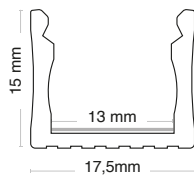

### Dimensional characteristics

L	2000 mm
L1	17.6 mm
H	15 mm