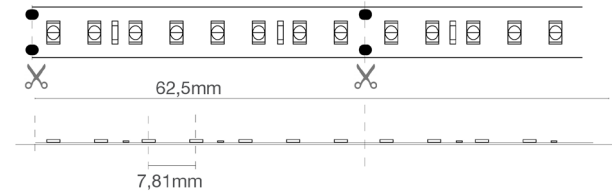

Dimensional characteristics

8 LED (11,5W)

L	5000 mm
L1	12 mm
H	4 mm

Cutting pitch	62.5 mm
LED pitch	7.8 mm

Lighting and photometric features

Beam opening	120°
Nominal flux per mt	2020 lm/m
CCT nominal colour temperature	6000 K
Colour of the light	Cool light
Colour rendering index	92
Lifespan	50000 h
LED lifespan	L70B20
Trigger time	<0,2 s
Heating time up to 60% of full efficiency	Instant Full Light

Electrical characteristics

Rated power	58 W
Input voltage	24 Vdc
Dimmable	Yes
Operating temperature	-25°C / +35°C

Photometry

	6000K	H(m)	D(m)	E_{max}(lx)
	Ra92		117°	
Fixture Power	12W	1	3.25	638
Source Flux	2020lm	2	6.50	159
Fixture Flux	2020lm	3	9.74	71
Efficacy	176lm/W	4	12.99	40
000462 I_{max}=316cd/klm	I_{max}	5	16.24	26

EuLumDat file on the site

LED Warranty

G5h24	Full Guarantee 5 years (24h/24h) Without limitations on the duration of use for the first year, provided the observance of the installation conditions.