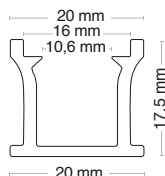

FLOOR-RECESSED PROFILES: P028

Features

Walkable aluminum profile for floor recessed installation, complete with co-extruded thick polycarbonate lens.

Recommended use with high-IP LED strips.

CAN BE USED WITH LED STRIPS WITH MAXIMUM WIDTH:
12 mm

MAXIMUM POWER:

15W/m

Installation

Recessed.

Cable outlet aligned with the profile.

Material

Profile in aluminum alloy 6060/6063, anodized 15/20 microns.

Packaging

Sold individually in bars with diffuser.

Dimensional characteristics

L	2000 mm
L1	20 mm
H	17.5 mm

Logistics data

Barcode single item	8011905344412
Minimum packaging	1 / 5