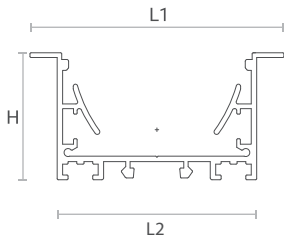

CAN BE USED WITH LED STRIPS WITH MAXIMUM WIDTH:

30 mm

MAXIMUM POWER:

42W/m

Installation

Recessed.

Steel spring mounting system for recessed ceiling installation from a minimum of 5mm.

Material

Profile in aluminum alloy 6060/6063, anodized 15/20 microns.
UV resistant PC lens.

Accessories

Transparent lenses with 40° beam angle available, opal cover for replacements, and a continuous flexible 20 m lens for installations without visible interruptions.

Packaging

Packaging of the aluminium-colour profile in kit form (code ending with "KIT"): minimum package of 5 bars complete with opal diffuser, 5 pairs of end caps, and 5 pairs of clips.

Characteristic data

Color	Grey				
-------	------	--	--	--	--

Dimensional characteristics

L	2000 mm
L1	70 mm
L2	55 mm
H	35 mm

European Directives

2011/65/EU * RoHS
2015/863 * Amending RoHS

Logistics data

Item net weight	6 gr
Barcode single item	8011905331382
Number of pieces multiple pack	5
Minimum order quantity	1
Minimum packaging	1 / 5