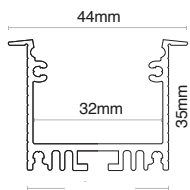

### Installation

Recessed with plasterboard springs.  
Cable outlet aligned with the profile.

### Material

Profile in aluminum alloy 6060/6063, anodized 15/20 microns.

### Packaging

Aluminum-colored profile kit packaging (code ends with "K"): minimum pack of 5 bars with 5 pairs of end caps and 5 pairs of clips.  
Single profile codes: available as a single bar to be completed with lens and end caps.

### Dimensional characteristics

L	2000 mm
L1	44 mm
H	35 mm