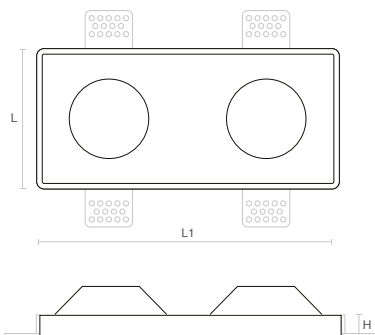

### Installation

Equipped with tabs for fixing to the plasterboard sheets in which they are inserted, they are grouted on the sides.

### Notes

The lamps shown in the photo are for illustrative purposes only; lamp holder and bulb are not included.

### Dimensional characteristics

L	255 mm
L1	130 mm
H	44 mm