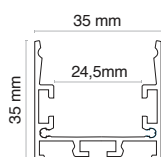

24 mm

MAXIMUM POWER:

30W/m

Installation

Surface installation.
Cable outlet aligned with the profile.

Material

Profile in aluminum alloy 6060/6063, anodized 15/20 microns.
UV resistant PC lens.

Packaging

Packaging of the aluminium-colour profile in kit form (code ending with "K"):
minimum package of 5 bars complete with opal diffuser, 5 pairs of end caps, and 5 pairs of clips.
Single profile codes: available as a single bar to be completed with lens and end caps.

Characteristic data

Color	Grey					
-------	------	--	--	--	--	--

Dimensional characteristics

L	2000 mm
L1	35 mm
H	35 mm

Logistics data

Barcode single item	8011905344658
Minimum packaging	1 / 5