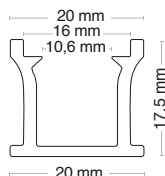

FLOOR-RECESSED PROFILES: P028

Features

Walkable aluminum profile for floor recessed installation, complete with co-extruded thick polycarbonate lens.

Recommended use with high-IP LED strips.

CAN BE USED WITH LED STRIPS WITH MAXIMUM WIDTH:
12 mm

MAXIMUM POWER:

15W/m

Installation

Recessed.

Cable outlet aligned with the profile.

Material

Profile in aluminum alloy 6060/6063, anodized 15/20 microns.

Packaging

Sold individually in bars with diffuser.

Dimensional characteristics

| | |
|----|---------|
| L | 3000 mm |
| L1 | 20 mm |
| H | 17.5 mm |

Logistics data

| | |
|---------------------|---------------|
| Barcode single item | 8011905344429 |
| Minimum packaging | 1 / 5 |