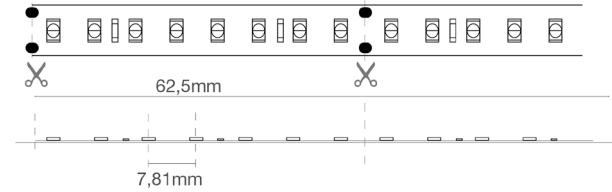

IP65: complete with a 15 cm long IP65/68 M/F cable on 2 sides.
Maximum connection length 5 m.
Strips can be cut to size by following the cutting indications printed on the strips.
For IP65/IP68 strips, restore the IP protection after cutting.

Characteristic data

Power	58 W	Beam	120°	Dimmable	Yes	Input	24 Vdc
Base	Connector	IP	68	Tc	3000 K	Ra	92
LED Warranty	G5h24	RG	RG0				

Dimensional characteristics

8 LED (11,5W)

L	5000 mm
L1	12 mm
H	4 mm

Cutting pitch	62.5 mm
LED pitch	7.8 mm

Lighting and photometric features

Beam opening	120°
Nominal flux per mt	1955 lm/m
CCT nominal colour temperature	3000 K
Colour of the light	Warm light
Colour rendering index	92
Lifespan	50000 h
LED lifespan	L70B20
Trigger time	<0,2 s
Heating time up to 60% of full efficiency	Instant Full Light