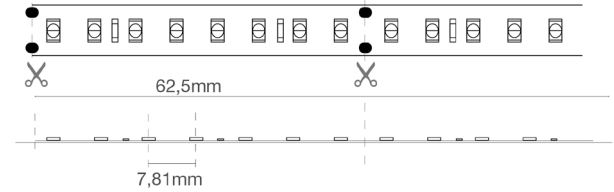

Dimensional characteristics

8 LED (11,5W)

L	5000 mm
L1	12 mm
H	4 mm

Cutting pitch	62.5 mm
LED pitch	7.8 mm

Lighting and photometric features

Beam opening	120°
Nominal flux per mt	1955 lm/m
CCT nominal colour temperature	3500 K
Colour of the light	Natural warm light
Colour rendering index	92
Lifespan	50000 h
LED lifespan	L70B20
Trigger time	<0,2 s
Heating time up to 60% of full efficiency	Instant Full Light

Electrical characteristics

Rated power	58 W
Input voltage	24 Vdc
Dimmable	Yes
Operating temperature	-25°C / +35°C

Photometry

	3500K	H(m)	D(m)	E_{max}(lx)
	Ra92		117°	
Fixture Power	12W	1	3.25	619
Source Flux	1960lm	2	6.50	155
Fixture Flux	1960lm	3	9.74	69
Efficacy	170lm/W	4	12.99	39
000448 I_{max}=316cd/klm	I_{max}	5	16.24	25

EuLumDat file on the site

LED Warranty

G5h24	Full Guarantee 5 years (24h/24h) Without limitations on the duration of use for the first year, provided the observance of the installation conditions.