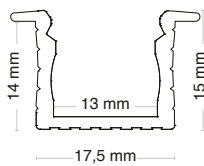

## RECESSED PROFILES: P026

### Dimensional characteristics

L	2000 mm
L1	17.5 mm
H	15 mm