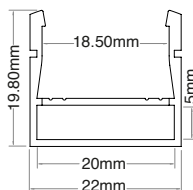

18 mm

Installation

Surface.
Equipped with a compartment to pass cables through.

Material

6063 Aluminium profile with a white PC screen.

Accessories

Every 2 metre bar is complete with 1 set of end caps (with and without holes) and 1 set of mounting clips.

Packaging

Supplied in packages of 5 bars, each one measuring 2 meters complete with screen and accessories.

Spare accessories available with a separate code.
Screens with different beam openings, spot, flood and asymmetrical available to replace the standard screen the profile is equipped with.

-25°C
+35°C

Dimensional characteristics

L	2000 mm
L1	22 mm
H	19.8 mm

Lighting and photometric features

Mercury	0 mg
---------	------

Electrical characteristics

Operating temperature	-25°C / +35°C
-----------------------	---------------

European Directives

2011/65/EU * RoHS 2015/863 * Amending RoHS	
---	--

Logistics data

Item net weight	580 gr
Barcode single item	8011905933036
Number of pieces multiple pack	5
Minimum order quantity	5
Minimum packaging	5 / 5