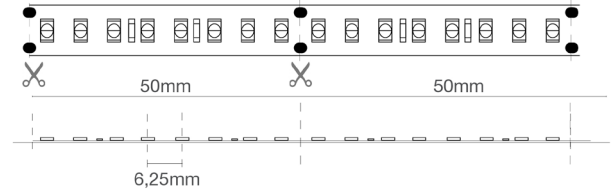

CASAMBI compatible

Packaging

Packaged in 5 meters reels.

Connections

IP65: complete with a 15 cm long IP65/68 M/F cable on 2 sides.

Maximum connection length 5 m.

Strips can be cut to size by following the cutting indications printed on the strips.

For IP65/IP68 strips, restore the IP protection after cutting.

Characteristic data

Power	72 W	Beam	120°	Dimmable	Yes	Input	24 Vdc
Base	Connector	IP	68	Tc	6000 K	Ra	92
LED Warranty	G5h24	RG	RG0				

Dimensional characteristics

8 LED (14,4W)

L	5000 mm
L1	12 mm
H	4 mm

Cutting pitch	50 mm
LED pitch	6.25 mm

Lighting and photometric features

Beam opening	120°
Nominal flux per mt	2530 lm/m
CCT nominal colour temperature	6000 K
Colour of the light	Cool light
Colour rendering index	92
Lifespan	50000 h
LED lifespan	L70B20
Trigger time	<0,2 s
Heating time up to 60% of full efficiency	Instant Full Light