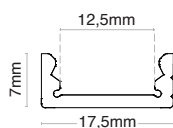

### Features

Surface-mounted profile, only 7 mm high.

**CAN BE USED WITH LED STRIPS WITH MAXIMUM WIDTH:**

12 mm

**MAXIMUM POWER:**

25W/m

### Packaging

Aluminum-colored profile kit packaging (code ends with "K"): minimum pack of 5 bars with 5 pairs of end caps and 5 pairs of clips.

Single profile codes: available as a single bar to be completed with lens and end caps.

## Dimensional characteristics

L	2000 mm
L1	17.45 mm
H	7 mm