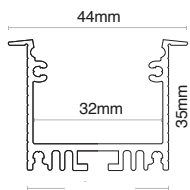

MAXIMUM POWER:

30W/m

Installation

Recessed with plasterboard springs.
Cable outlet aligned with the profile.

Material

Profile in aluminum alloy 6060/6063, anodized 15/20 microns.

Packaging

Aluminum-colored profile kit packaging (code ends with "K"): minimum pack of 5 bars with 5 pairs of end caps and 5 pairs of clips.
Single profile codes: available as a single bar to be completed with lens and end caps.

Characteristic data

Color	Black				
-------	-------	--	--	--	--

Dimensional characteristics

L	2000 mm
L1	44 mm
H	35 mm

Logistics data

Barcode single item	8011905344559
Minimum packaging	1 / 5