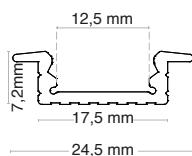

RECESSED PROFILES: P023

Features

Reduced width recessed profile with edge protection finishing flaps.
CAN BE USED WITH LED STRIPS WITH MAXIMUM WIDTH:
 12 mm

MAXIMUM POWER:

25W/m

Installation

Recessed.
 Cable outlet aligned with the profile.

Material

Profile in aluminum alloy 6060/6063, anodized 15/20 microns.

Packaging

Aluminum-colored profile kit packaging (code ends with "K"): minimum pack of 5 bars with 5 pairs of end caps and 5 pairs of clips.
 Single profile codes: available as a single bar to be completed with lens and end caps.

Characteristic data

| | | | | | |
|-------|------|--|--|--|--|
| Color | Grey | | | | |
|-------|------|--|--|--|--|

Dimensional characteristics

| | |
|----|---------|
| L | 2000 mm |
| L1 | 17.5 mm |
| L2 | 24.5 mm |
| H | 7.2 mm |